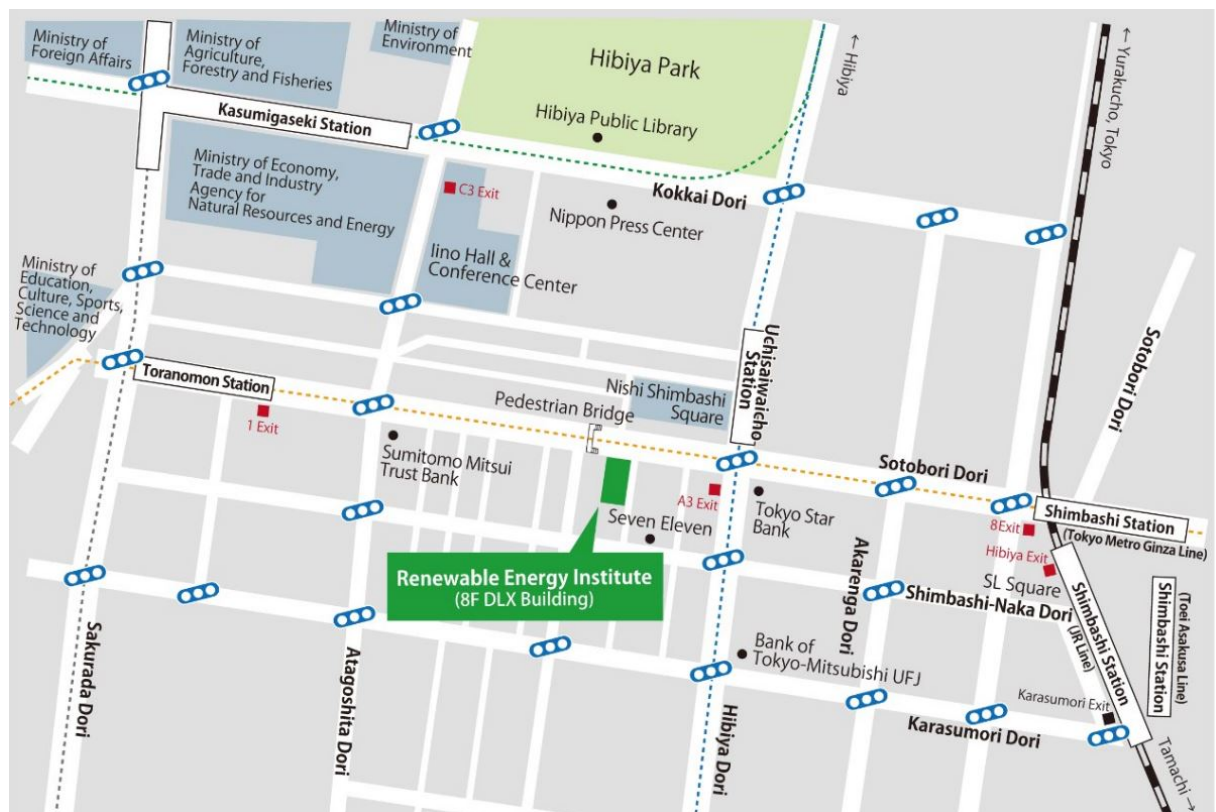

Map:

Public Transportation:

- Toei Mita line, Uchisaiwaicho station (A3 Exit): 2 min walk
- Tokyo Metro Ginza line, Toranomom station (1 Exit): 4 min walk
- Tokyo Metro lines (Marunouchi/Hibiya/Chiyoda lines), Kasumigaseki station (C3 Exit): 6 min walk
- JR /Tokyo Metro Ginza line/Toei Asakusa lines, Shimbashi station (Hibiya Exit): 6 min walk